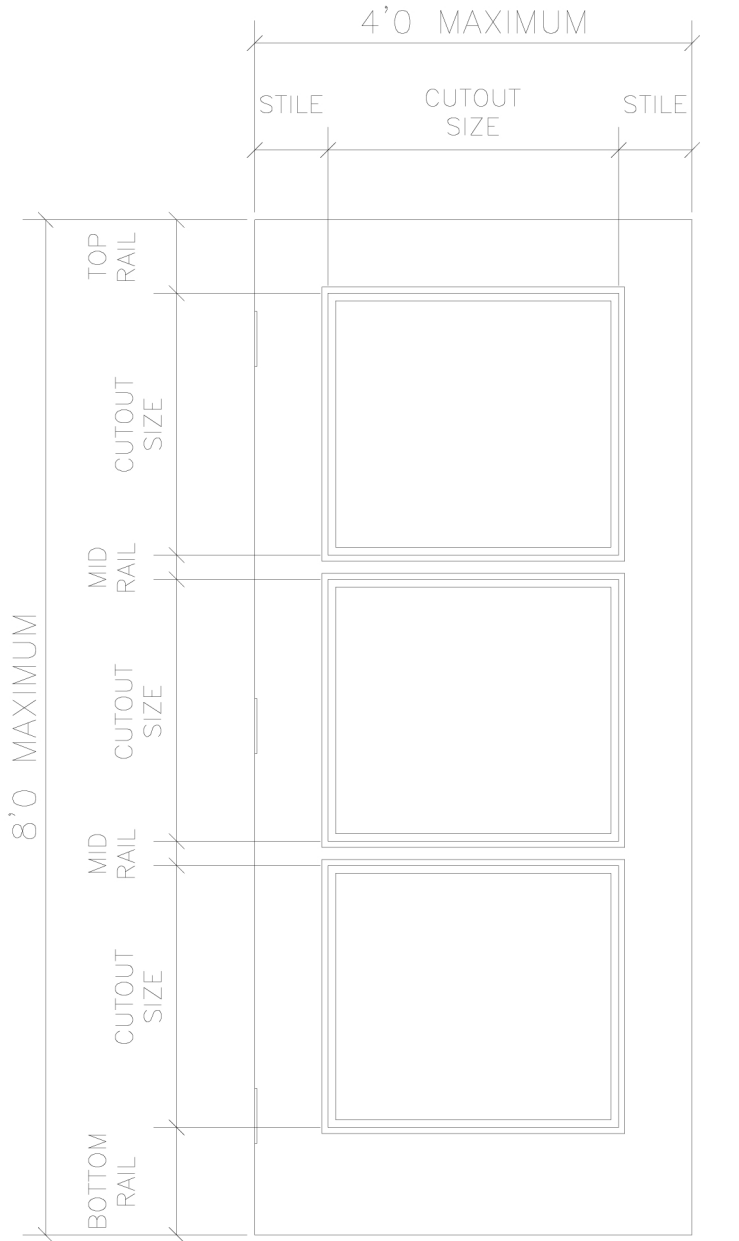

MULTI LITE SNAP IN LITE KIT

FOR 45 MIN RATING

MAX. VERT. DIMENSION	MAX. HORIZ DIMENSION	MAX. EXPOSED GLASS PER DOOR
28 15/16"	34 7/8"	2470 SQ. IN

TYPE "M"